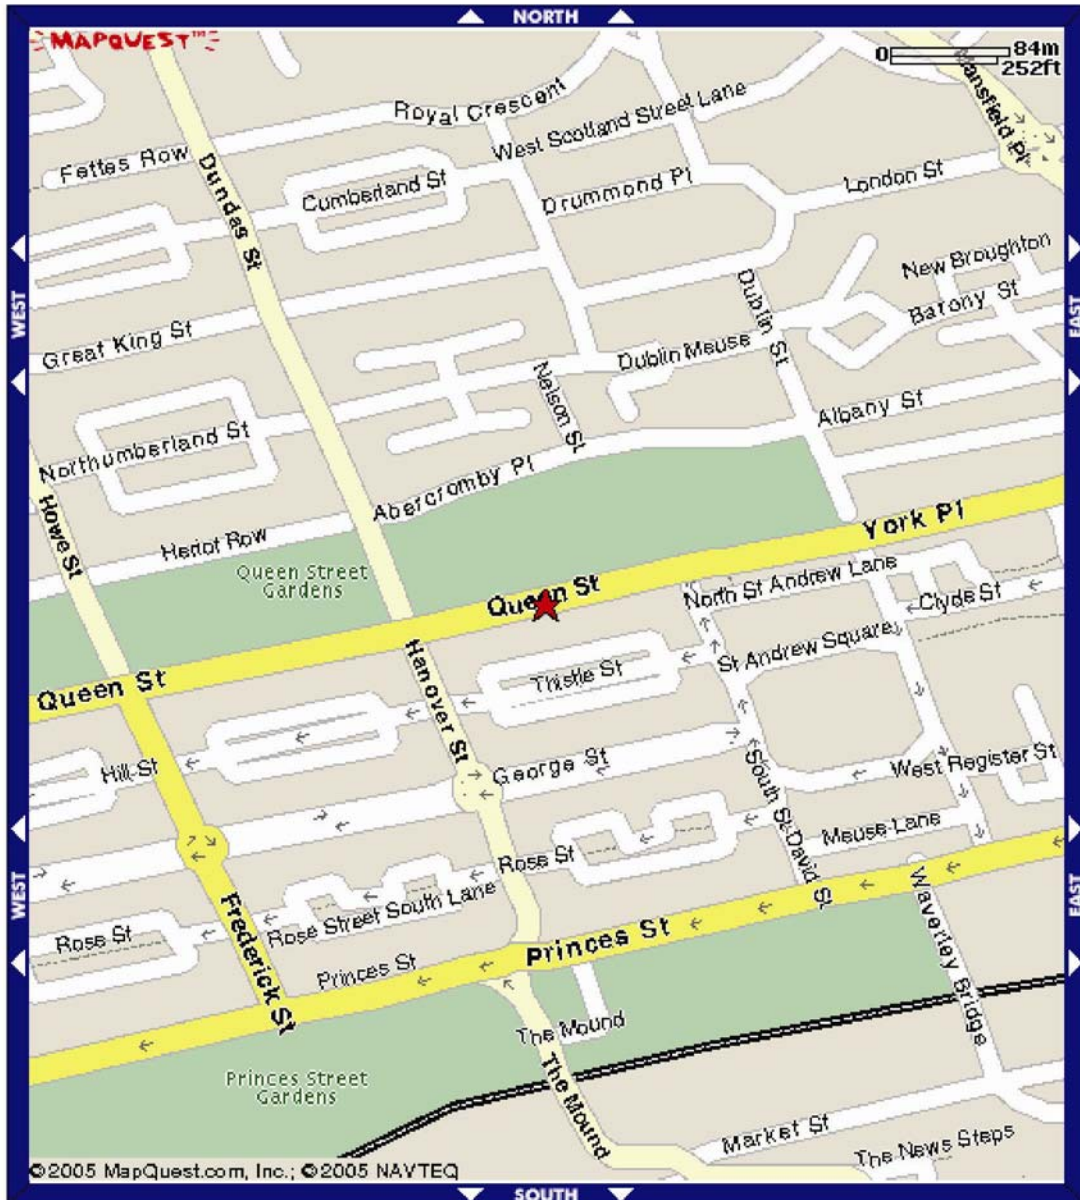

## LOCATION OF THE ROYAL COLLEGE OF PHYSICIANS

The Royal College of Physicians is located within a few minutes walk of the main train and bus stations, hotels and main shopping areas. It is within easy reach by road. Parking is available on street (metered) or at the NCP multi-storey car park, 7 minutes walk from the college. This is accessed from York Place. If you drive east along Queen Street, this road changes into York Place. The car park is signed off to the right. Edinburgh airport is approximately 7 miles from the city centre. Disabled access is available at the rear of the building by prior arrangement.